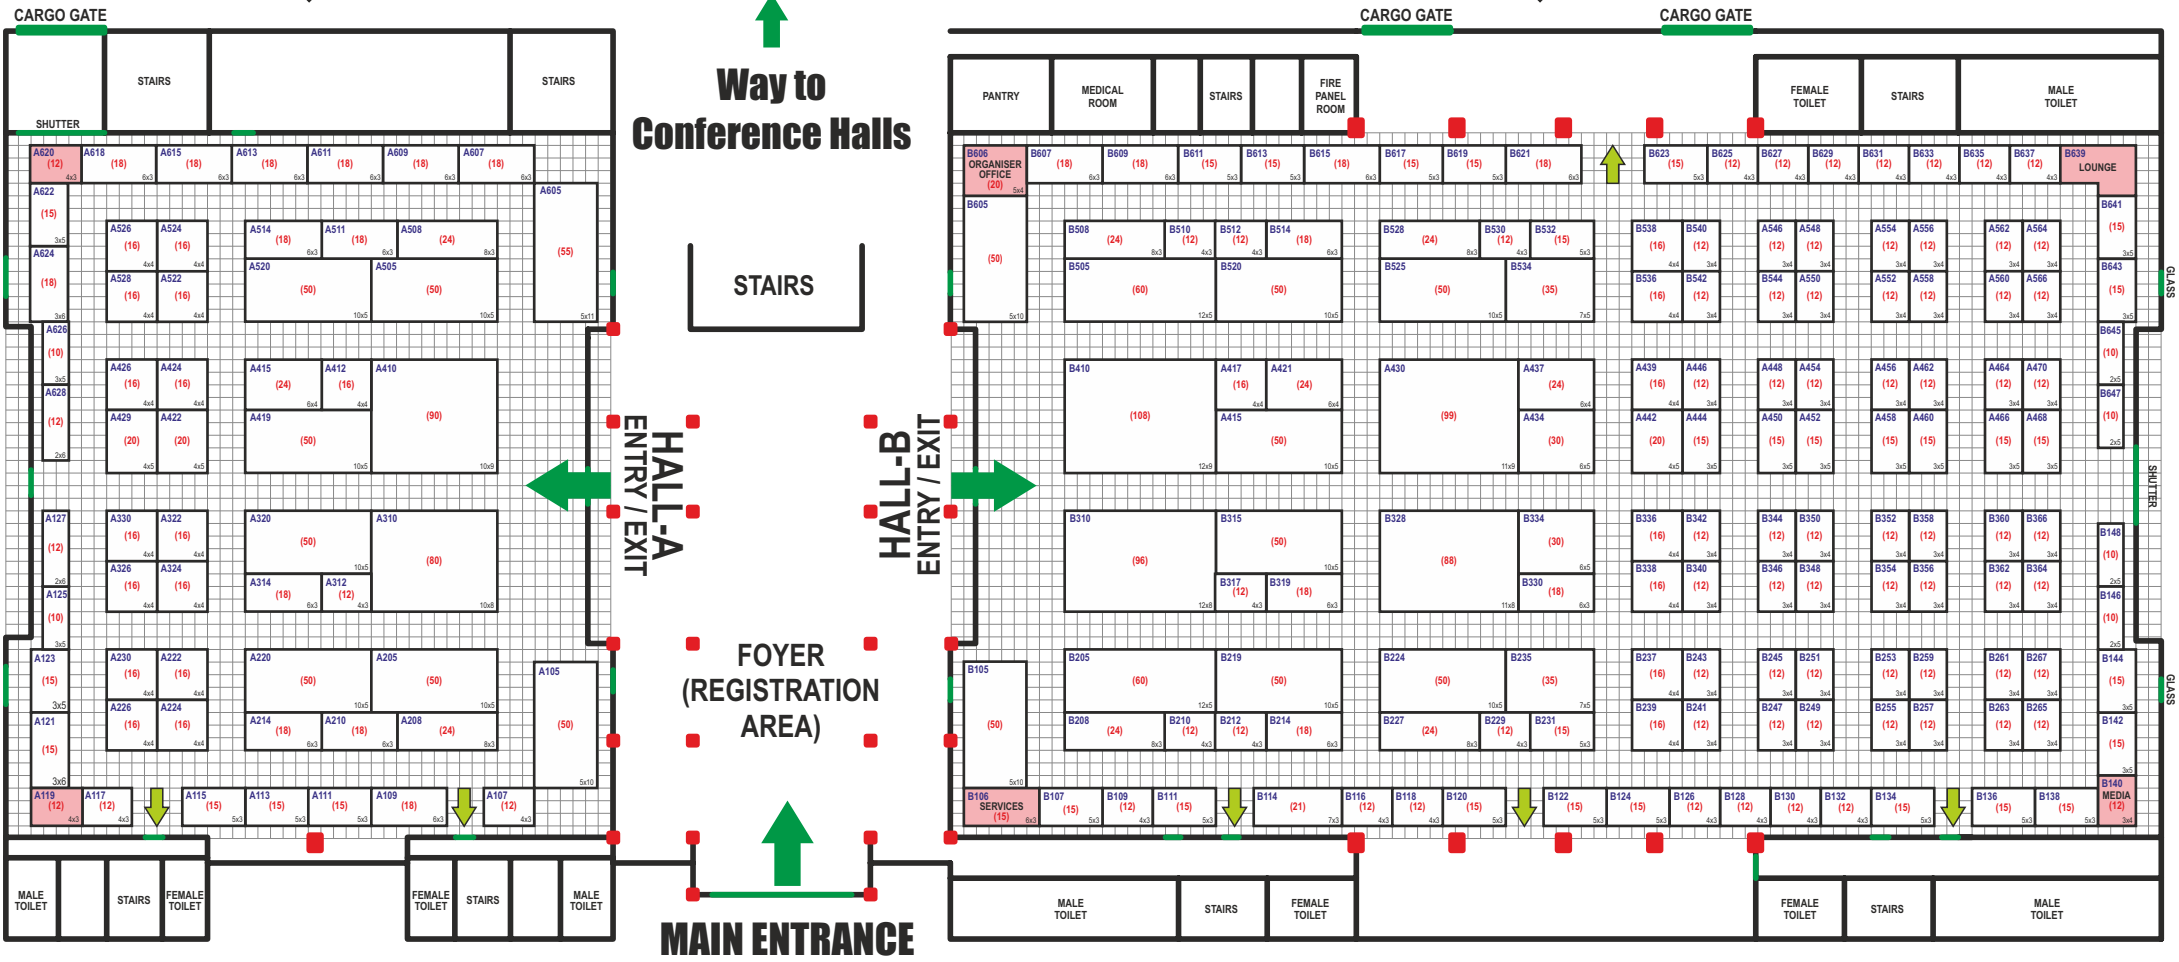

LEGENDS

- () STALL AREA (IN SQM.)
- XXXX STALL NUMBER
- ☐ BOOKED
- ☐* RESERVED / BLOCKED
- ☐ SUGGESTED TO YOU
- ☐ AVAILABLE FOR BOOKING
- ☐ SERVICES
- ☐ PAVILIONS

Hall-A

Floor Plan

Hall-B

IMPORTANT NOTE: In case of unavoidable circumstances, the exhibition organiser reserves the rights to modify the exhibition layout without taking any consent and inform exhibitors accordingly.

Plan Updated on:
 Initial Floor Plan

May 12-14, 2027
New Town, Kolkata, India
Biswa Bangla Exhibition Centre

For Stall Bookings & Enquiries, Contact:

Elementex India Pvt. Ltd.

Corporate Office: 1203, 12th Floor, Ansal Tower, 38, Nehru Place, New Delhi-110019, India

Aerial View

Fully Centrally Air-Conditioned Exhibition Halls and Exhibition Complex